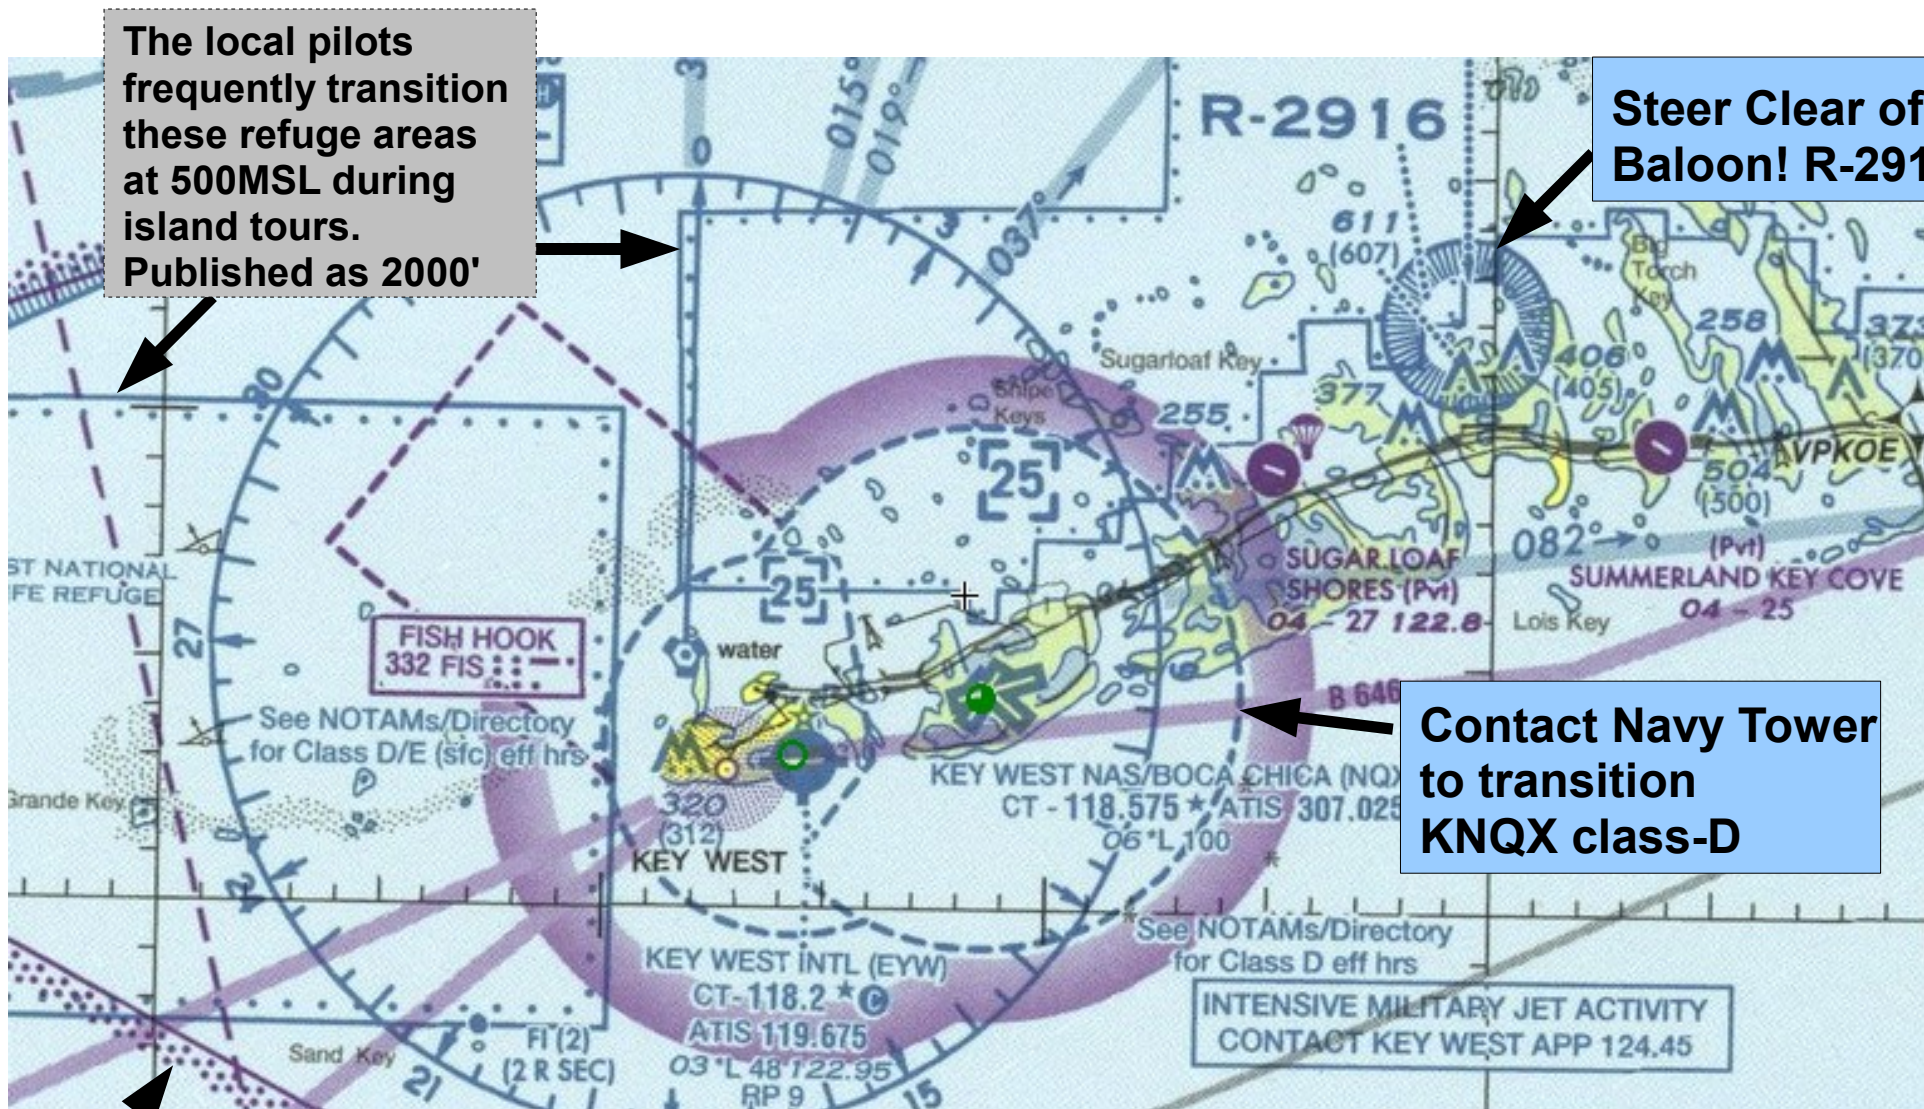

Key West Airspace Details

C. Thompson rev 0.1

Stay INSIDE ADIZ which is approximately 12nm from KEYW

Before flying study the Miami sectional chart and KNOW your airspace!!